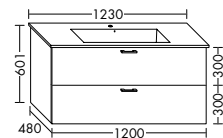

zu Me by Starck 233663
WVMM060

zu Me by Starck 233683
WVFFH080

zu Me by Starck 234583/683
WWLY080

zu Me by Starck 233610
WVFFH100

zu Me by Starck 233612
WVMM120

zu Me by Starck 233613
WVMM125

Waschtischunterschranke zu Duravit Vero