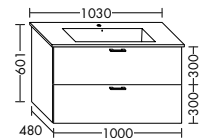

zu Me by Starck 233610
WVFFH100